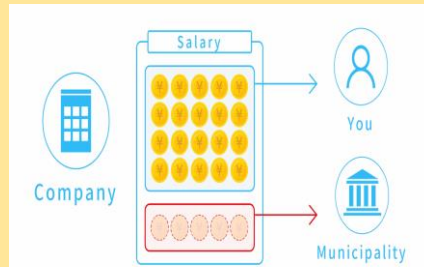

Tax System

Emergencies and Disasters